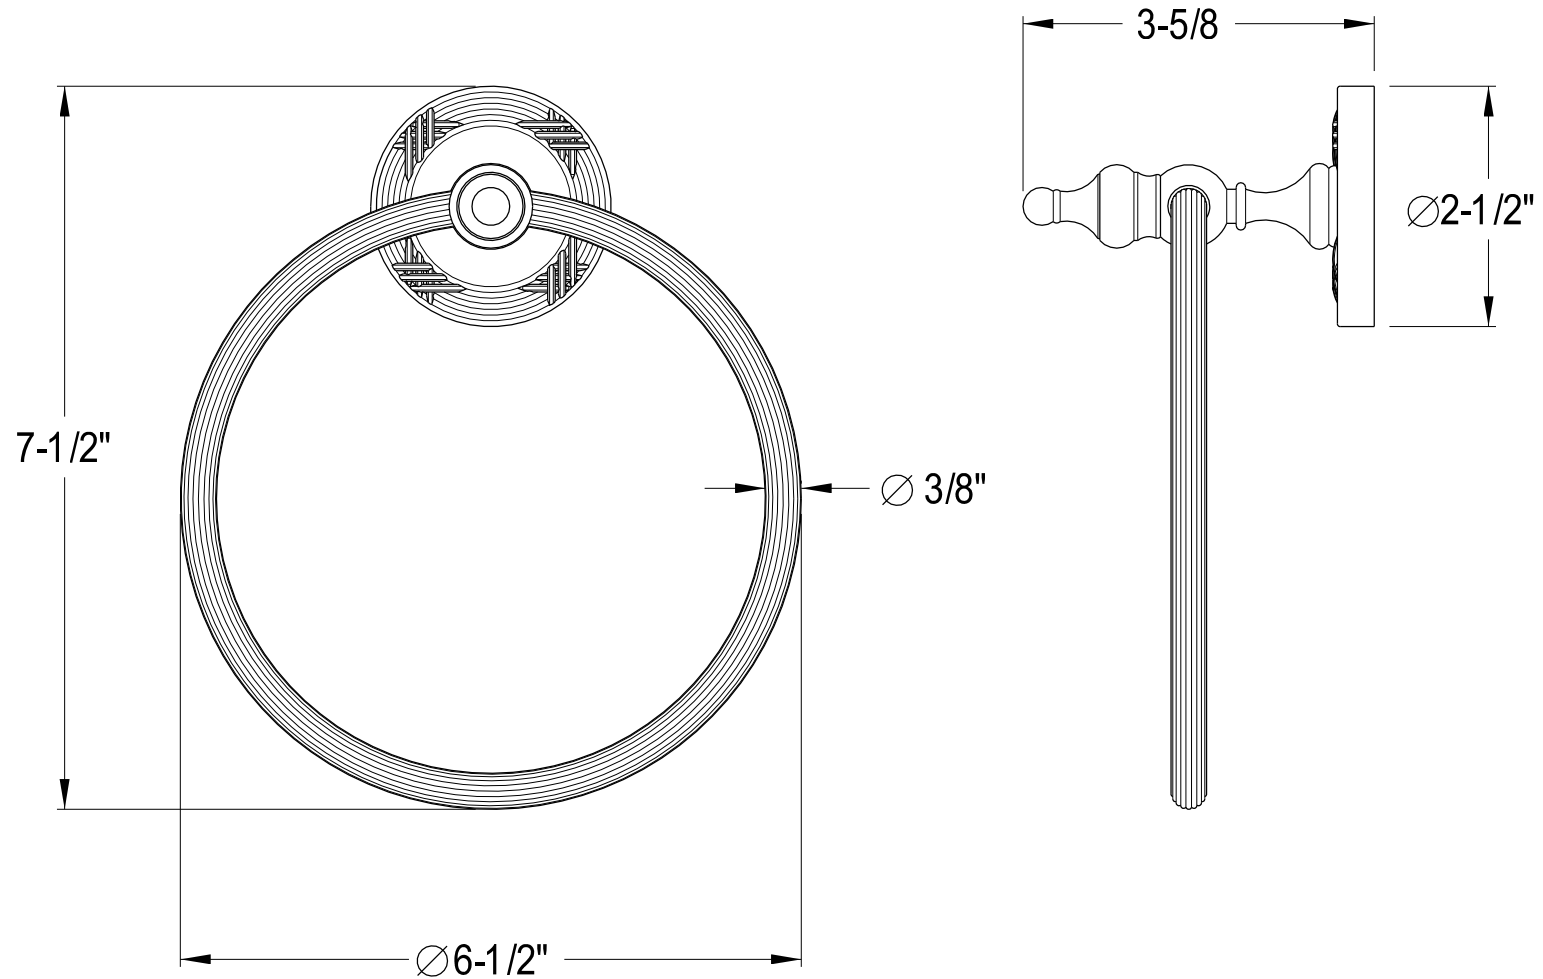

BA991 3C, PB, AB, ORB, PN, SN

24" Dual Towel Bar

BA991 4C, PB, AB, ORB, PN, SN

Towel Ring

BA9918C,PB,AB,ORB,PN,SN

Toilet Paper Holder